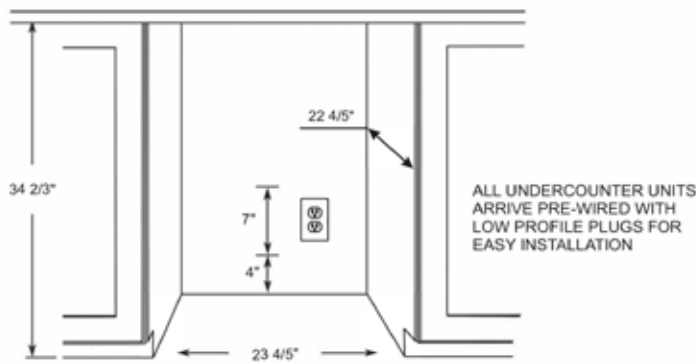

Model	Detail
Control Type	Electronic Capacitive Touch with OLED Screen
Indoor or Outdoor	Indoor
Built-in Installation	Built in or Free Standing
Refrigerant Type	R600a

Electrical	Detail
Electrical Requirements	110V/60Hz
Volt Range	104V - 127V
Electrical Service	15 Amps
Running Amps	0.7 Amps

Capacities	Detail
12 oz Can Capacity	60 Cans
25 oz Bottle Capacity	21 Bottles (Bordeaux style)

Approvals/Certifications	Detail
ETL Residential/Commercial	Yes

Installation Instructions

USE FREE STANDING - OR - INSTALL UNDER COUNTER

IF THE DOOR CAN'T OPEN FULLY - YOU CAN'T PULL THE SHELVES OUT.