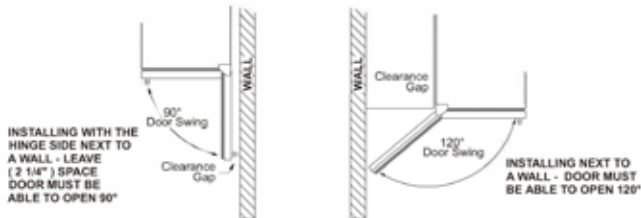

IF THE DOOR CAN'T OPEN FULLY - YOU CAN'T PULL THE SHELVES OUT.

WIDTH & HEIGHT
VBWC4202SB

DEPTH

www.vitaraamerica.com | 1.800.299.3406
MG Home Solution LLC

100 Illinois Street, Suite 200, St Charles, IL 60174