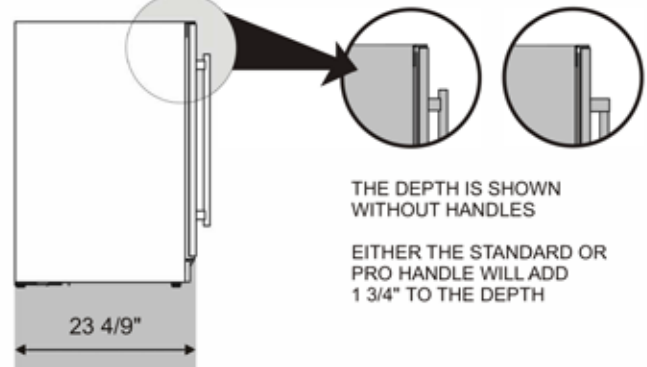

Model	Lock	Finish	Description
VBWC4202SB	No	Stainless Steel	24" French Door Wine & Beverage Center

Model Details

Dimensions/Weight	Detail	Dimensions/Weight	Detail
Product Depth	22 3/8"	Product Volume	4.5 Cubic Feet
Product Height	34 5/16"	Shipping Dimensions	W26 3/8" X D25 3/8" X H36 3/16"
Product Width	23 3/8"	Shipping Weight	124 lbs
Product Weight	110 lbs		

Capacities	Detail
12 oz Can Capacity	60 Cans
25 oz Bottle Capacity	21 Bottles (Bordeaux style)

Approvals/Certifications	Detail
ETL Residential/Commercial	Yes

Installation Instructions

USE FREE STANDING - OR - INSTALL UNDER COUNTER

IF THE DOOR CAN'T OPEN FULLY - YOU CAN'T PULL THE SHELVES OUT.

WIDTH & HEIGHT
VBWC4202SB

DEPTH

www.vitaraamerica.com | 1.800.299.3406
MG Home Solution LLC

100 Illinois Street, Suite 200, St Charles, IL 60174