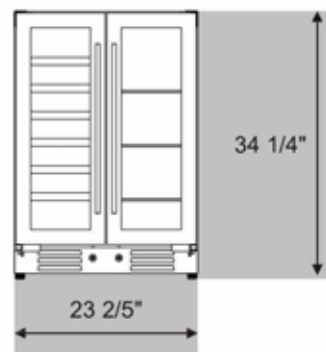

Model	Lock	Finish	Description
VBWC4202SB	No	Stainless Steel	24" French Door Wine & Beverage Center

Model Details

Dimensions/Weight	Detail	Dimensions/Weight	Detail
Product Depth	22 3/8"	Product Volume	4.5 Cubic Feet
Product Height	34 5/16"	Shipping Dimensions	W26 3/8" X D25 3/8" X H36 3/16"
Product Width	23 3/8"	Shipping Weight	124 lbs
Product Weight	110 lbs		

Capacities	Detail
12 oz Can Capacity	60 Cans
25 oz Bottle Capacity	21 Bottles (Bordeaux style)

Approvals/Certifications	Detail
ETL Residential/Commercial	Yes

Installation Instructions

USE FREE STANDING - OR - INSTALL UNDER COUNTER

IF THE DOOR CAN'T OPEN FULLY - YOU CAN'T PULL THE SHELVES OUT.

WIDTH & HEIGHT
VBWC4202SB

DEPTH

www.vitaraamerica.com | 1.800.299.3406
MG Home Solution LLC

100 Illinois Street, Suite 200, St Charles, IL 60174