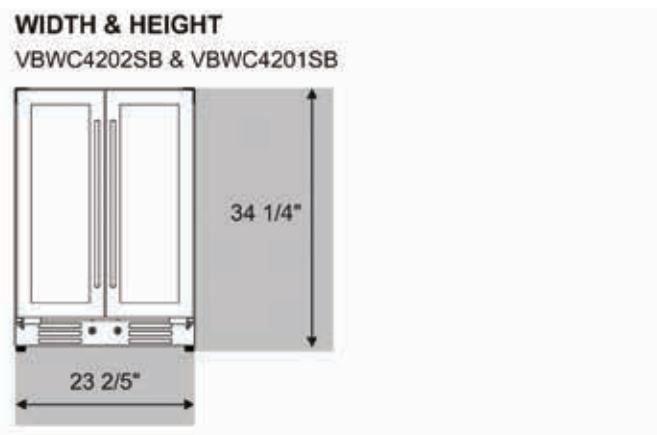

Model	Detail
Control Type	Electronic Capacitive Touch with OLED Screen
Indoor or Outdoor	Indoor
Built-in Installation	Built in or Free Standing
Refrigerant Type	R600a

Electrical	Detail
Electrical Requirements	110V/60Hz
Volt Range	104V - 127V
Electrical Service	15 Amps
Running Amps	0.7 Amps

Capacities	Detail
12 oz Can Capacity	
25 oz Bottle Capacity	21 Bottles (Bordeaux style) on each side

Approvals/Certifications	Detail
ETL Residential/Commercial	Yes

Installation Instructions

www.vitaraamerica.com | 1.800.299.3406
MG Home Solution LLC

100 Illinois Street, Suite 200, St Charles, IL 60174

MG Home Solution LLC warrants to the original purchaser of its VITARA Wine & Bev products that they will be free from defects in materials and workmanship for the following time periods from the date of purchase shown on the sales receipt: Two (2) Years Parts & On-Site Labor. See complete warranty for details.