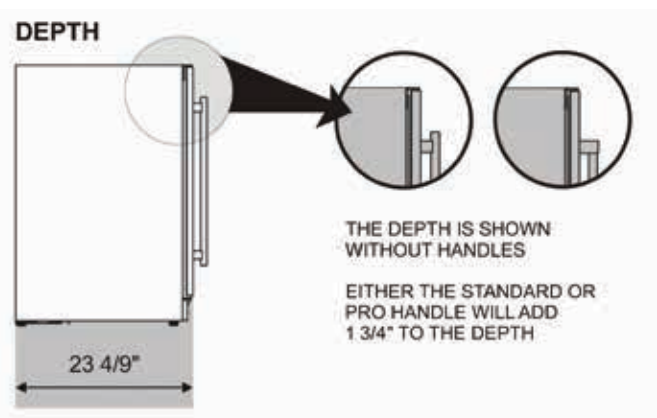

Model	Detail
Control Type	Electronic Capacitive Touch with OLED Screen
Indoor or Outdoor	Indoor
Built-in Installation	Built in or Free Standing
Refrigerant Type	R600a

Electrical	Detail
Electrical Requirements	110V/60Hz
Volt Range	104V - 127V
Electrical Service	15 Amps
Running Amps	0.7 Amps

Capacities	Detail
12 oz Can Capacity	
25 oz Bottle Capacity	21 Bottles (Bordeaux style) on each side

Approvals/Certifications	Detail
ETL Residential/Commercial	Yes

Installation Instructions

www.vitaraamerica.com | 1.800.299.3406
MG Home Solution LLC

100 Illinois Street, Suite 200, St Charles, IL 60174

MG Home Solution LLC warrants to the original purchaser of its VITARA Wine & Bev products that they will be free from defects in materials and workmanship for the following time periods from the date of purchase shown on the sales receipt: Two (2) Years Parts & On-Site Labor. See complete warranty for details.