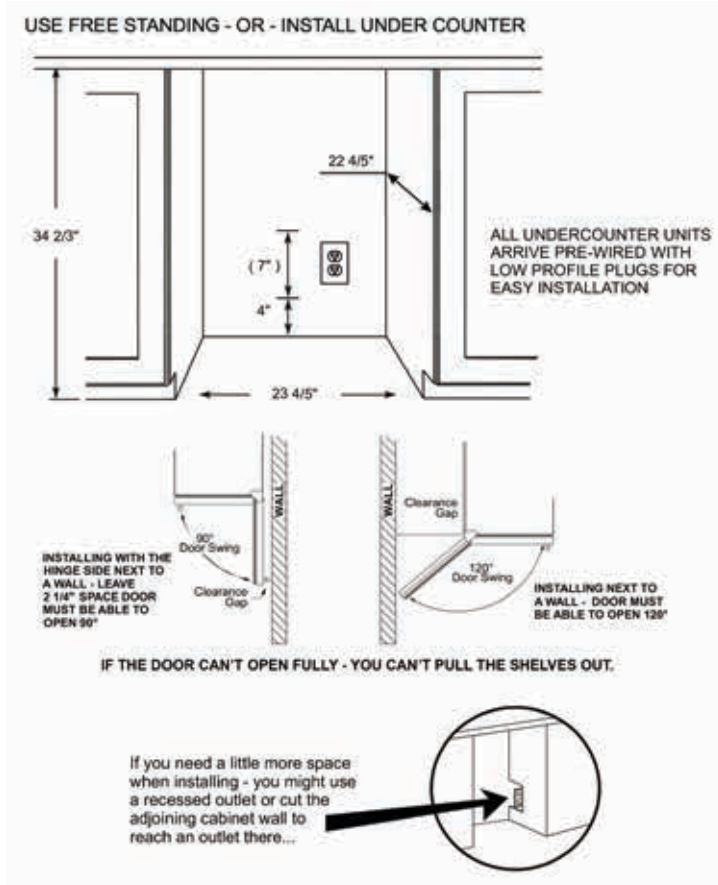

Model	Detail
Control Type	Electronic Capacitive Touch with OLED Screen
Indoor or Outdoor	Indoor
Built-in Installation	Built in or Free Standing
Refrigerant Type	R600a

Electrical	Detail
Electrical Requirements	110V/60Hz
Volt Range	104V - 127V
Electrical Service	15 Amps
Running Amps	0.7 Amps

Capacities	Detail
12 oz Can Capacity	
25 oz Bottle Capacity	21 Bottles (Bordeaux style) on each side

Approvals/Certifications	Detail
ETL Residential/Commercial	Yes

Installation Instructions

www.vitaraamerica.com | 1.800.299.3406
MG Home Solution LLC

100 Illinois Street, Suite 200, St Charles, IL 60174

MG Home Solution LLC warrants to the original purchaser of its VITARA Wine & Bev products that they will be free from defects in materials and workmanship for the following time periods from the date of purchase shown on the sales receipt: Two (2) Years Parts & On-Site Labor. See complete warranty for details.